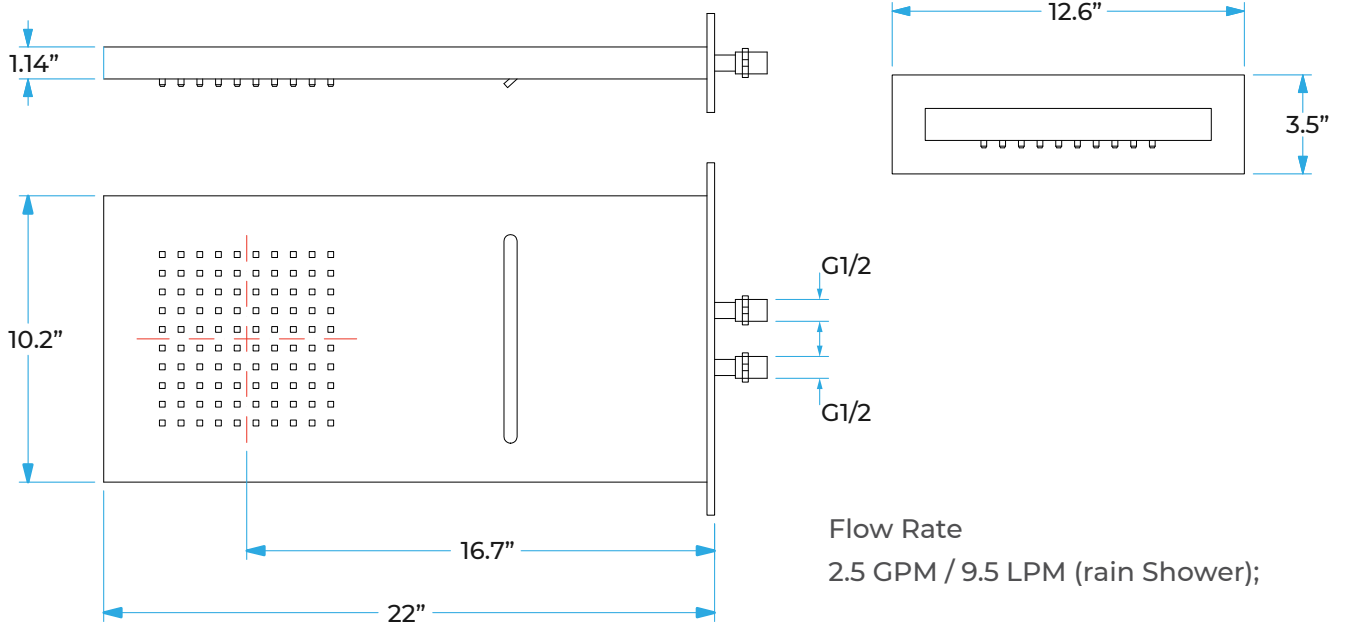

FONTANA SHOWER LIGHT OIL-RUBBED BRONZE HEAD SHOWER WITH HAND SHOWER SPECIFICATIONS

Hand Shower

Flow Rate: 2.0 GPM / 7.6 LPM

Shower Head

Flow Rate
2.5 GPM / 9.5 LPM (rain Shower);

All dimensions and specifications are nominal and may vary. Use actual products for accuracy in critical situations.