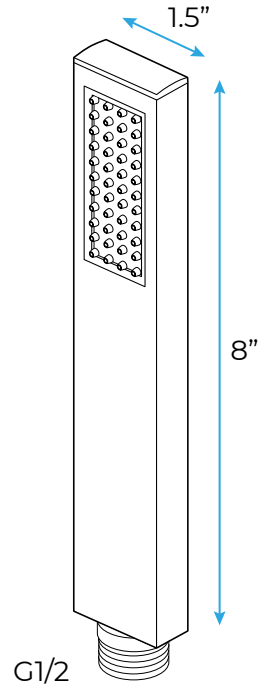

FONTANA SHOWER LIGHT OIL-RUBBED BRONZE HEAD SHOWER WITH HAND SHOWER SPECIFICATIONS

Hand Shower

Flow Rate: 2.0 GPM / 7.6 LPM

Shower Head

Flow Rate
2.5 GPM / 9.5 LPM (rain Shower);

All dimensions and specifications are nominal and may vary. Use actual products for accuracy in critical situations.